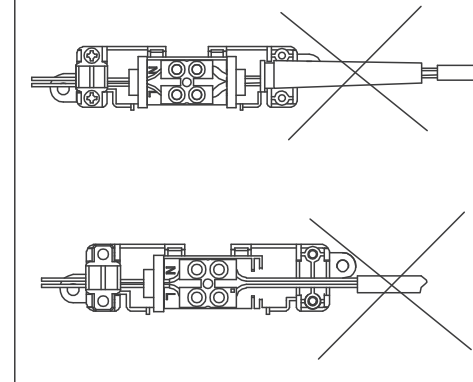

LED mirror lamp

Art.-Nr.: 96064/96065

96066/99297

74051/74061

2X

2X

Nicht enthalten (Not included)

A

B

C